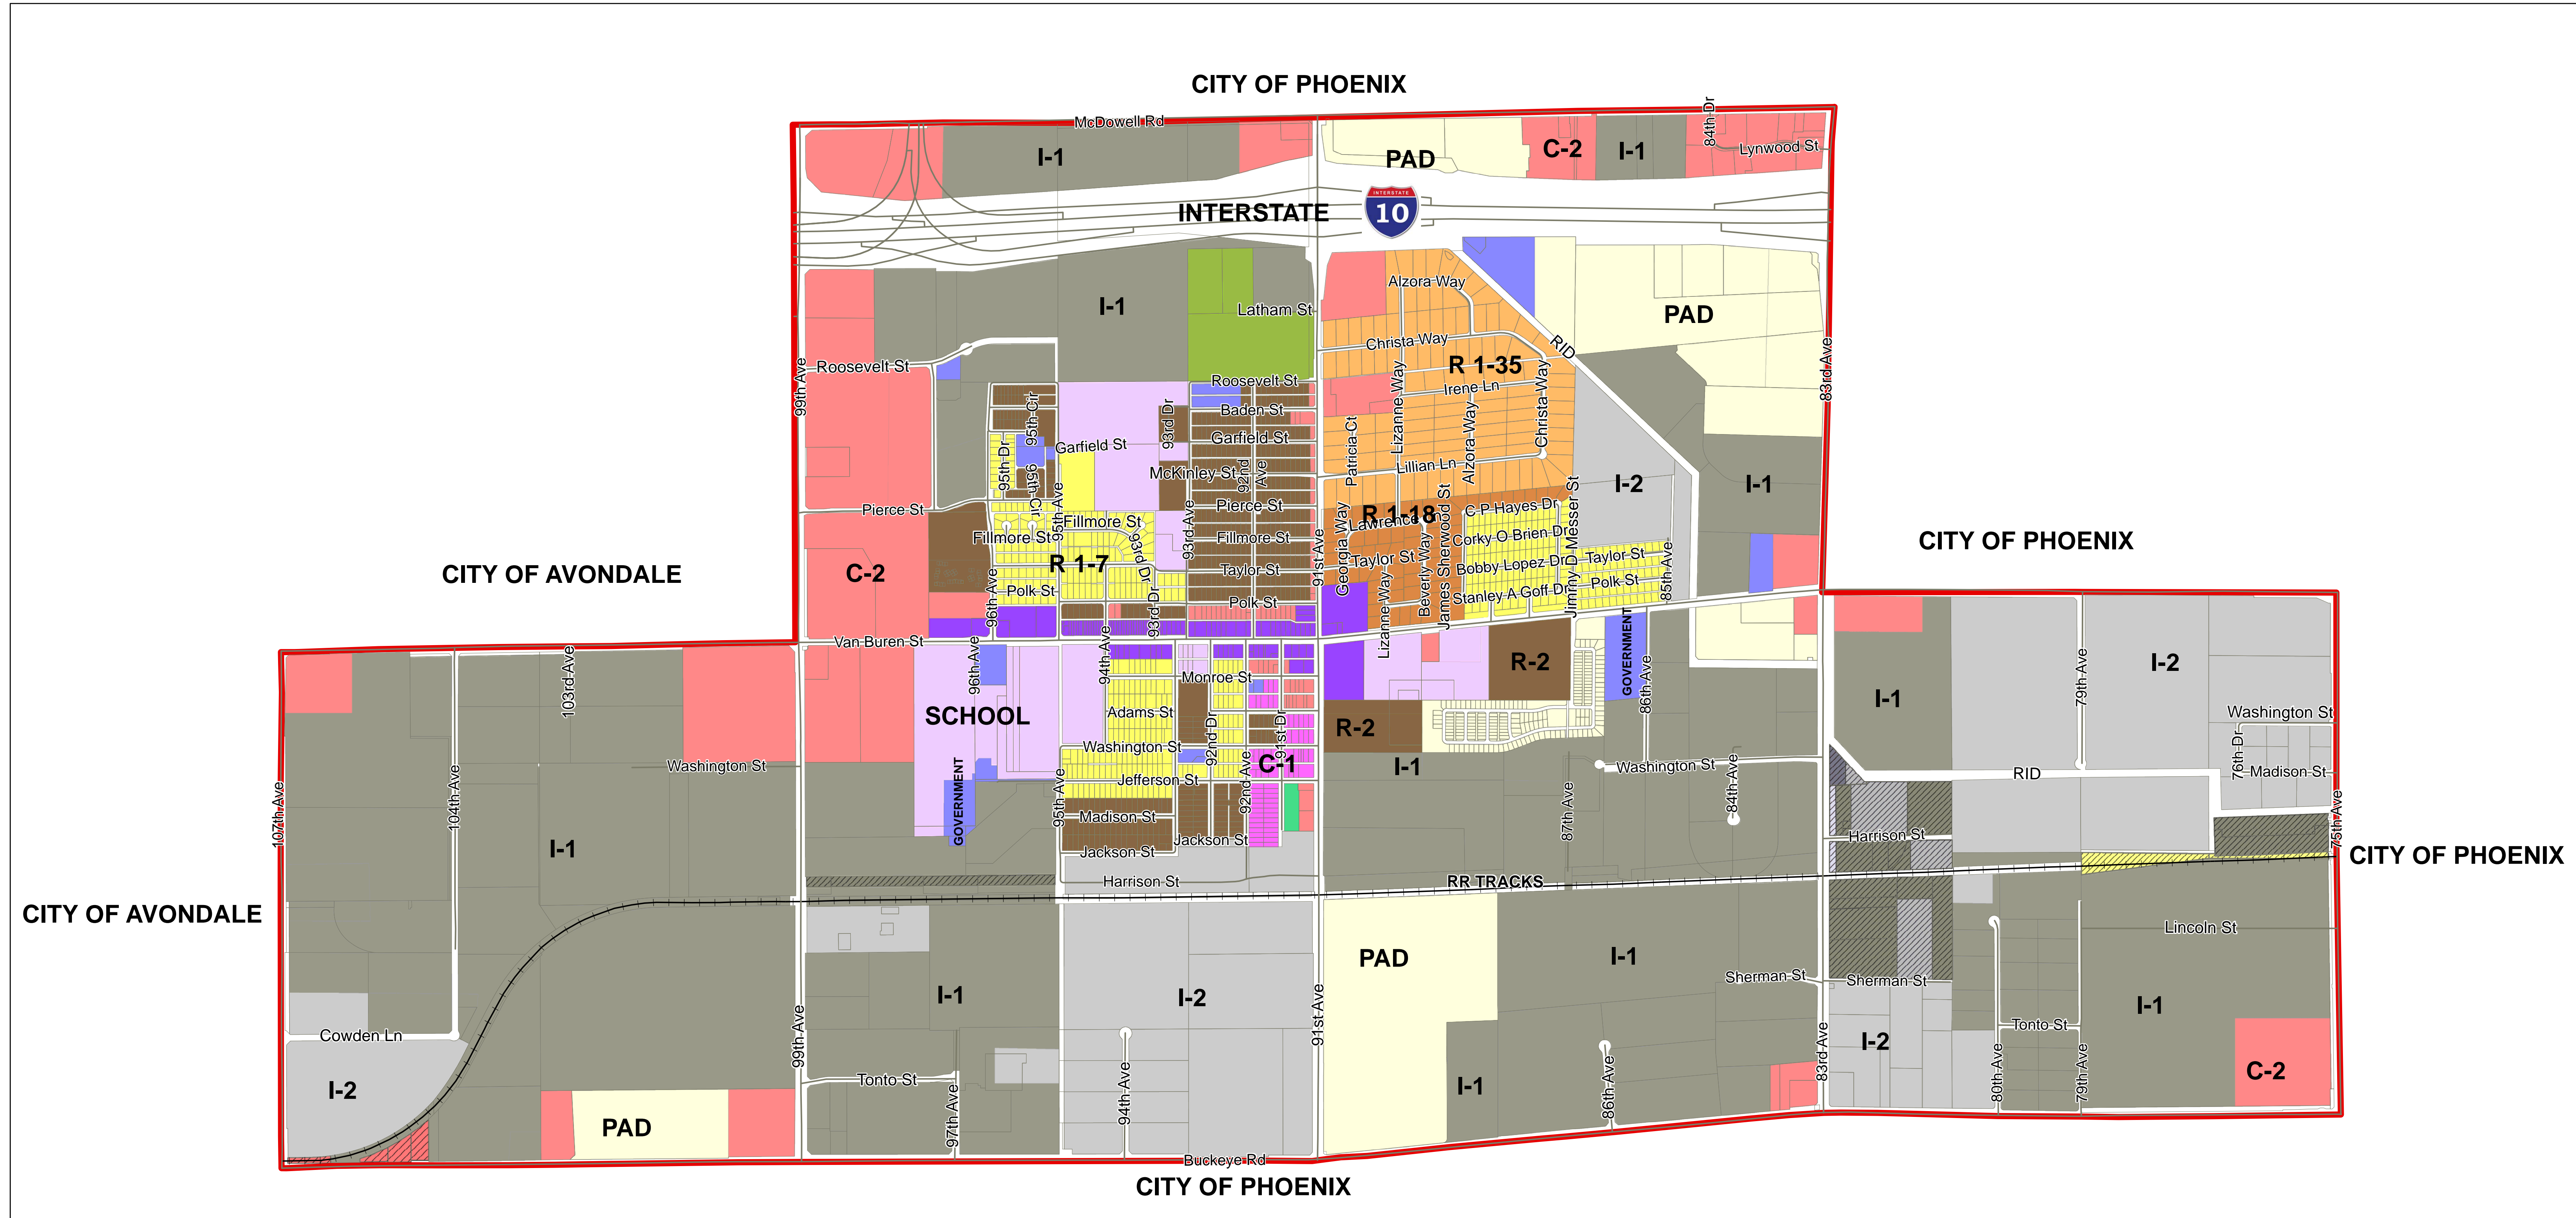

TOLLESON ZONING MAP

Legend

- | | | | |
|-----------------------------------|--------------------------------------|-------------------------------|-------------------------------|
| Municipal Planning Area | Residential Mobile Home Park (R-MHP) | General Commercial (C-2) | Maricopa County Zoning |
| City of Tolleson Zoning | Residential Multi-Family (R-2) | Neighborhood Commercial (C-1) | Commercial (C-3) |
| Planned Area Development (PAD) | CORE District | School | Light Industrial (IND-2) |
| Residential Single-Family (R1-7) | General Industrial (I-2) | Government - Park | Light Industrial (IND-2p) |
| Residential Single-Family (R1-35) | Light Industrial (I-1) | | Heavy Industrial (IND-3) |
| Residential Single-Family (R1-18) | Agricultural (AG) | | Heavy Industrial (IND-3p) |
| | | | Rural Zoning District (RU-43) |