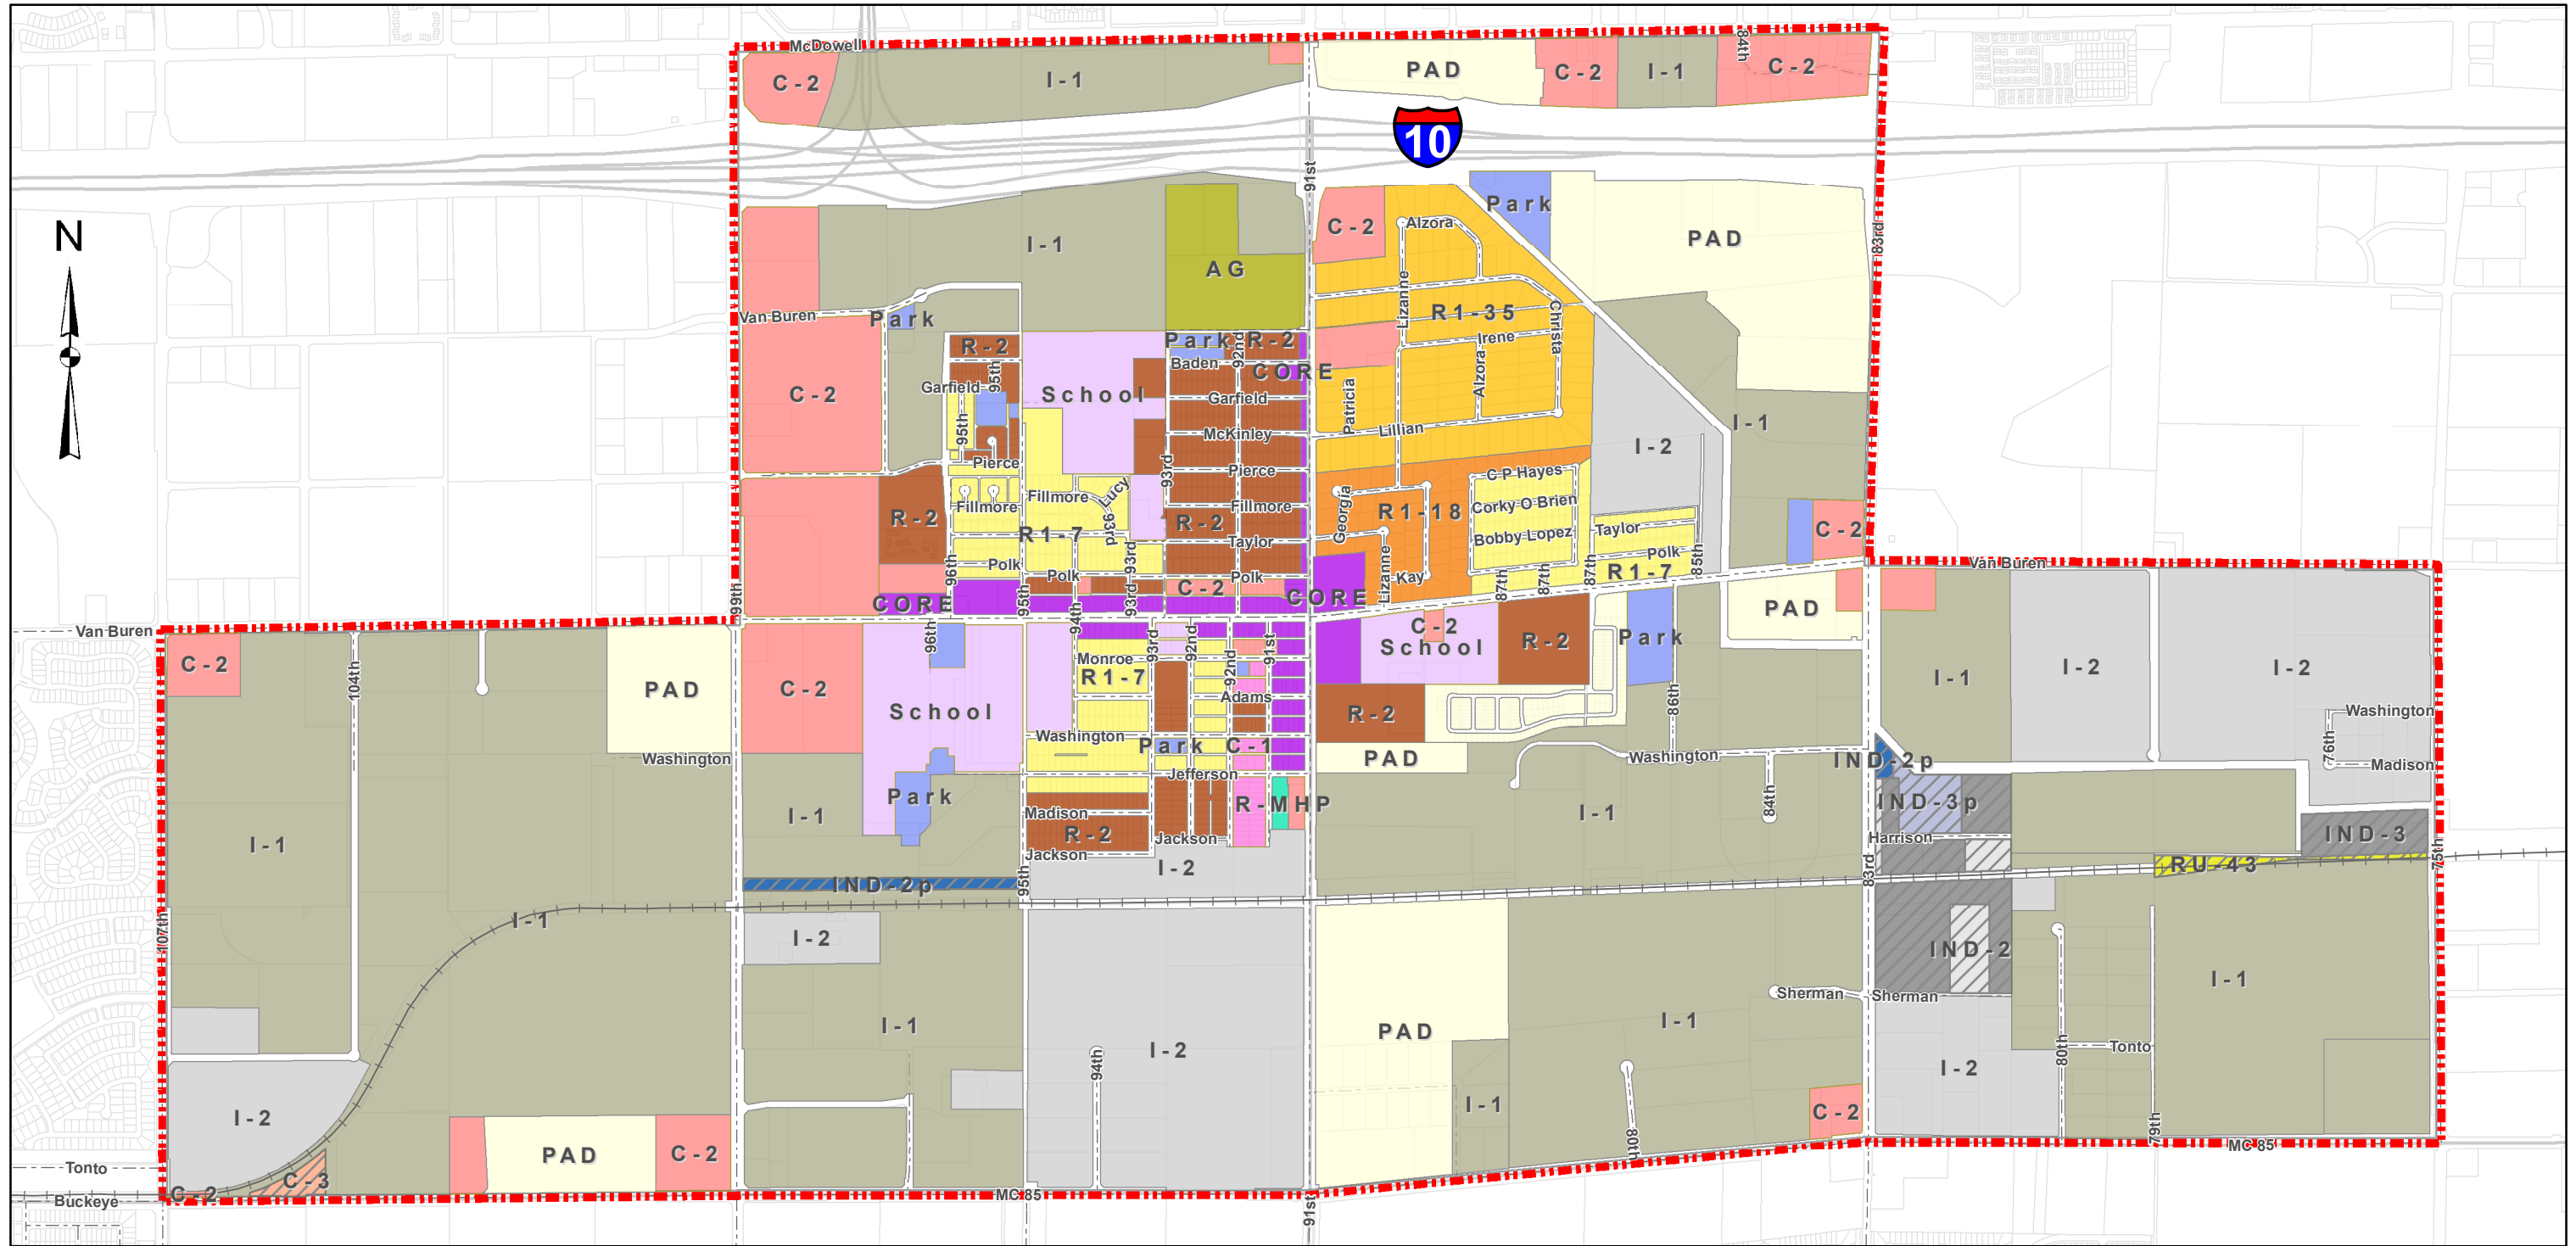

TOLLESON ZONING MAP

REVISED: Nov. 2017

Legend

City of Tolleson Zoning

- Planned Area Development (PAD)
- Residential Single-Family (R1-7)
- Residential Single-Family (R1-35)
- Residential Single-Family (R1-18)

- Residential Mobile Home Park (R-MHP)
- Residential Multi-Family (R-2)
- CORE District
- General Industrial (I-2)
- Light Industrial (I-1)

- Agriculture (AG)
- General Commercial (C-2)
- Neighborhood Commercial (C-1)
- School
- Government – Park

Maricopa County Zoning

- Commercial C-3
- Light Industrial (IND-2)
- Light Industrial (IND-2p)
- Heavy Industrial (IND-3)

- Heavy Industrial (IND-3p)
- Rural Zoning District (RU-43)
- Municipal Planning Area**
- Center Line
- Parcel